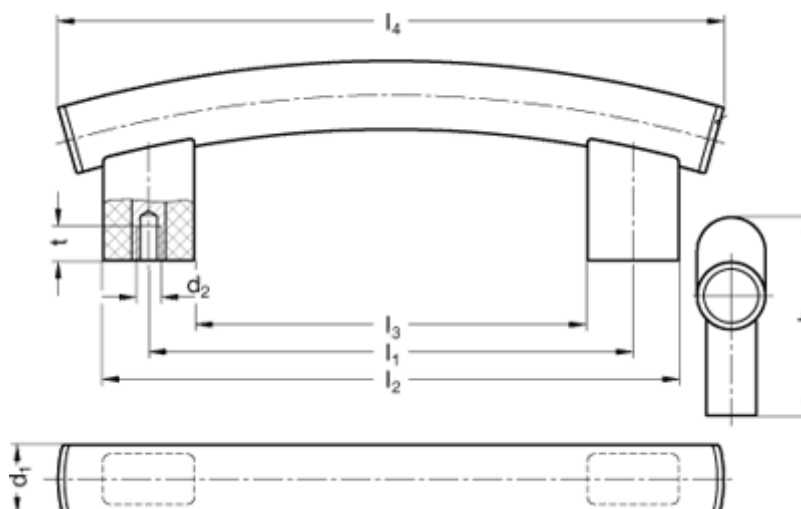

Article number: 20684600

Description: E+G Arch-shaped handle
GN 666.4-30-M8-600-EL

Measures

$b = 22$	$t = 15$
$d1 = 30$	
$d2 = M 8$	
$h = 98$	
$l1 = 600$	
$l2 = 640$	
$l3 = 560$	
$l4 = 680$	